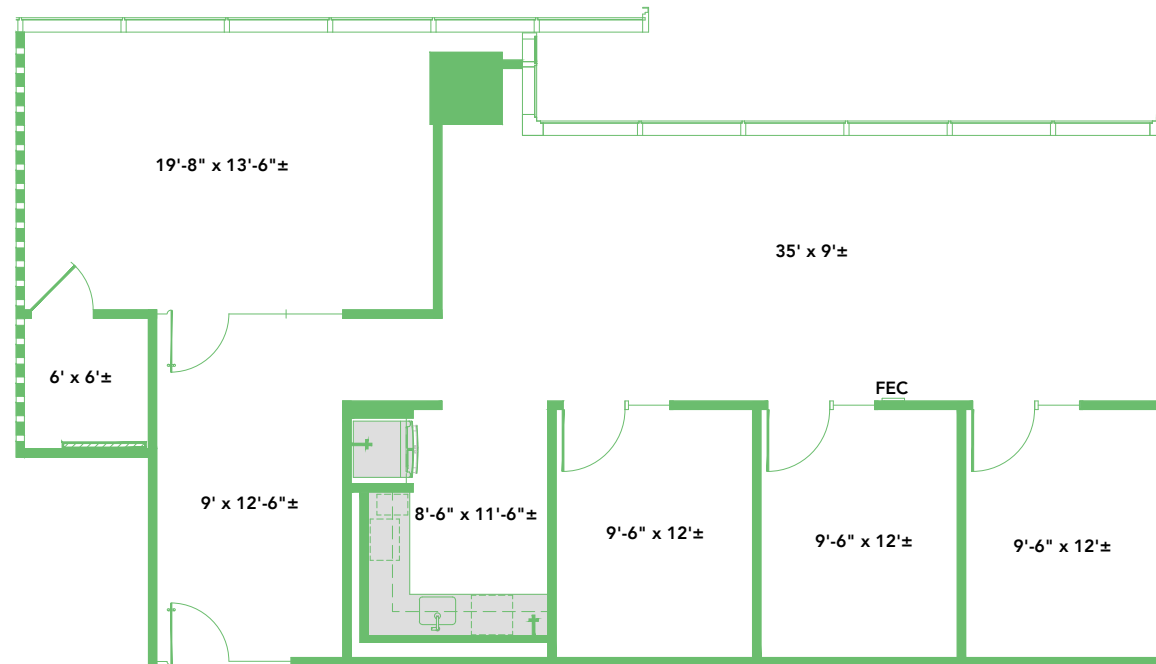

23SPRINGS

UPTOWN DALLAS

SUITE 350

2,005 RSF

2323 CEDAR SPRINGS
DALLAS, TX 75201
23SPRINGS.COM

Granite
www.graniteprop.com