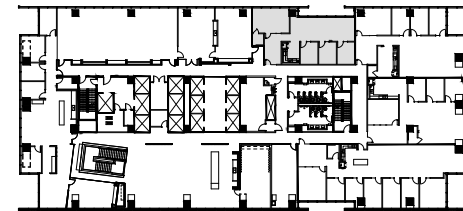

23SPRINGS

UPTOWN DALLAS

SUITE 350

2,005 RSF

2323 CEDAR SPRINGS
DALLAS, TX 75201
23SPRINGS.COM

Granite
www.graniteprop.com