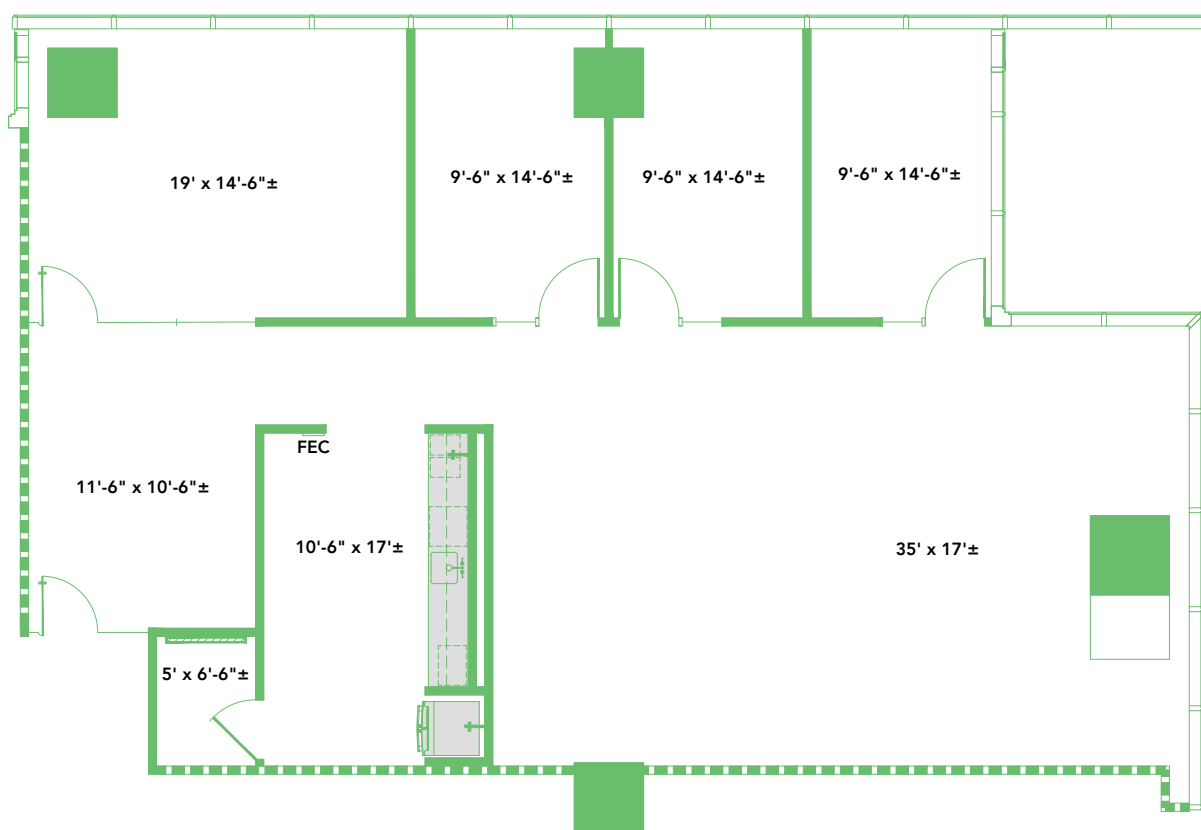

23SPRINGS

UPTOWN DALLAS

SUITE 340

2,765 RSF

2323 CEDAR SPRINGS
DALLAS, TX 75201
23SPRINGS.COM

Granite
www.graniteprop.com