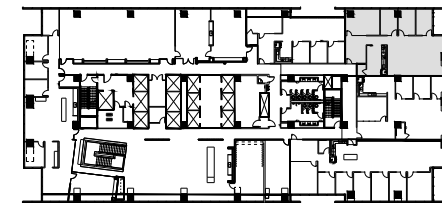

23SPRINGS

UPTOWN DALLAS

SUITE 340

2,765 RSF

2323 CEDAR SPRINGS
DALLAS, TX 75201
23SPRINGS.COM

Granite
www.graniteprop.com