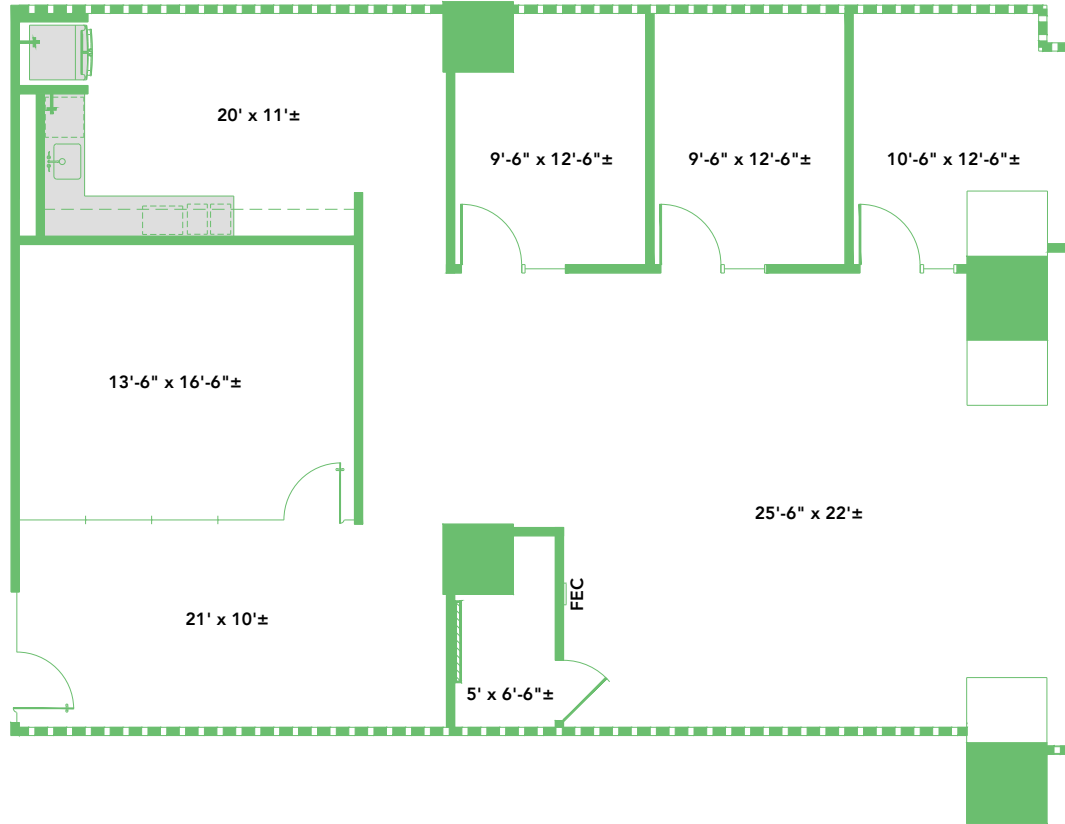

23SPRINGS

UPTOWN DALLAS

SUITE 330

2,536 RSF

2323 CEDAR SPRINGS
DALLAS, TX 75201
23SPRINGS.COM

Granite
www.graniteprop.com