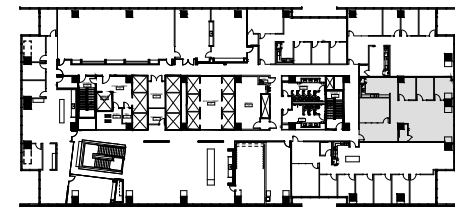

23SPRINGS

UPTOWN DALLAS

SUITE 330

2,536 RSF

2323 CEDAR SPRINGS
DALLAS, TX 75201
23SPRINGS.COM

Granite
www.graniteprop.com