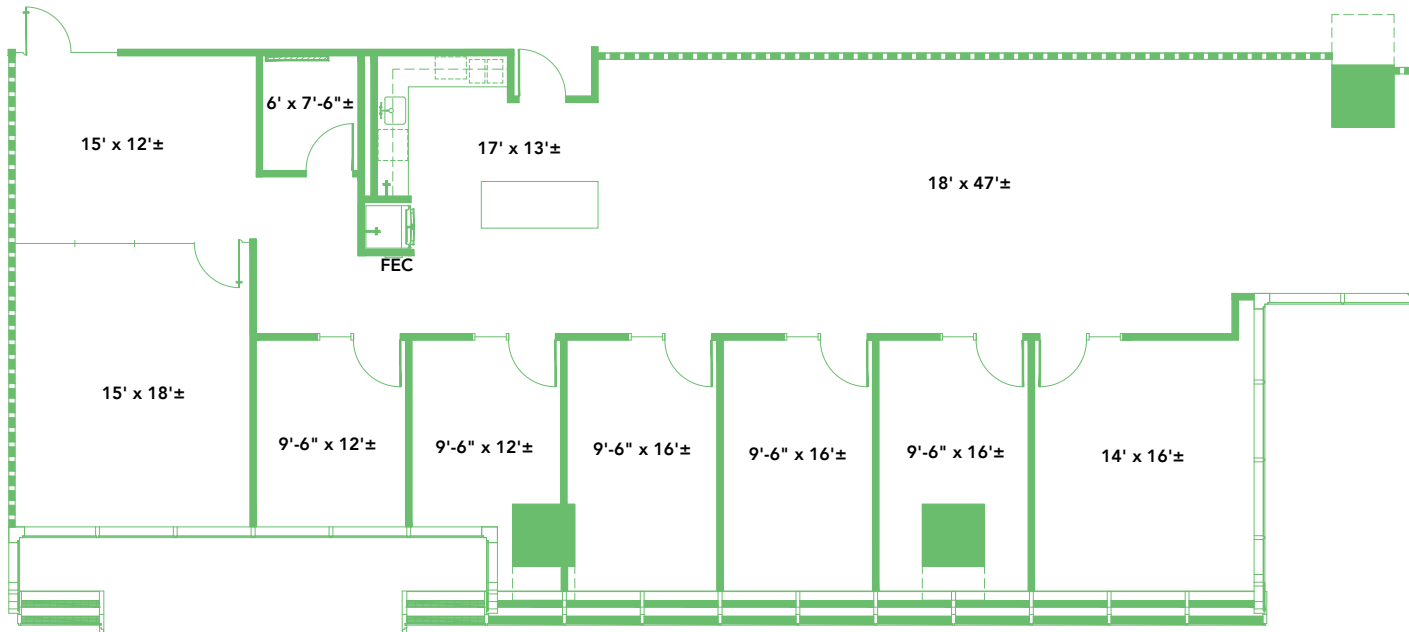

23SPRINGS

UPTOWN DALLAS

SUITE 320

3,897 RSF

2323 CEDAR SPRINGS
DALLAS, TX 75201
23SPRINGS.COM

Granite
www.graniteprop.com