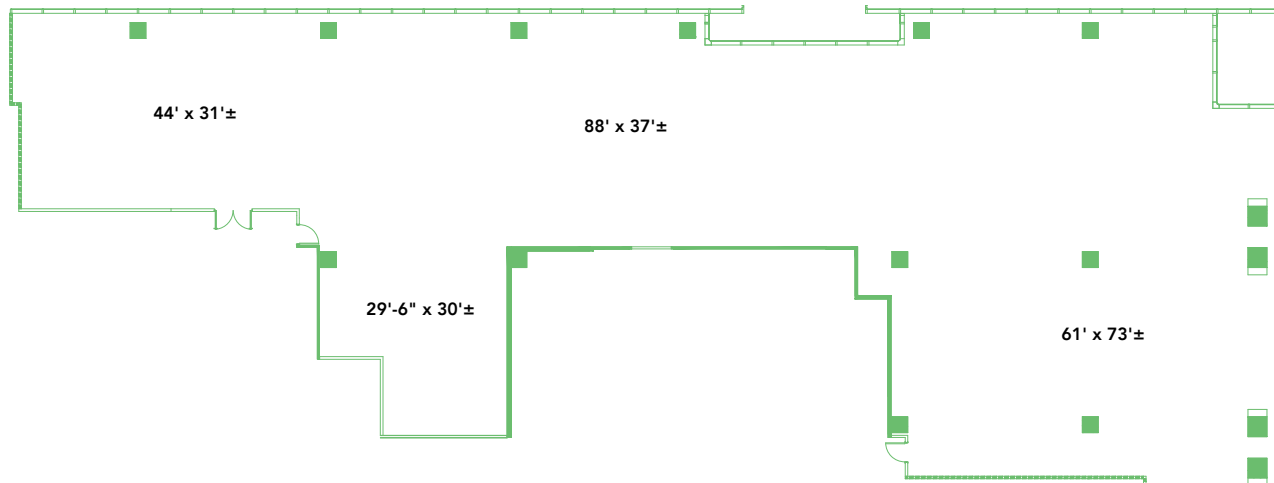

23SPRINGS

UPTOWN DALLAS

SUITE 2250

12,383 RSF

2323 CEDAR SPRINGS
DALLAS, TX 75201
23SPRINGS.COM

Granite
www.graniteprop.com