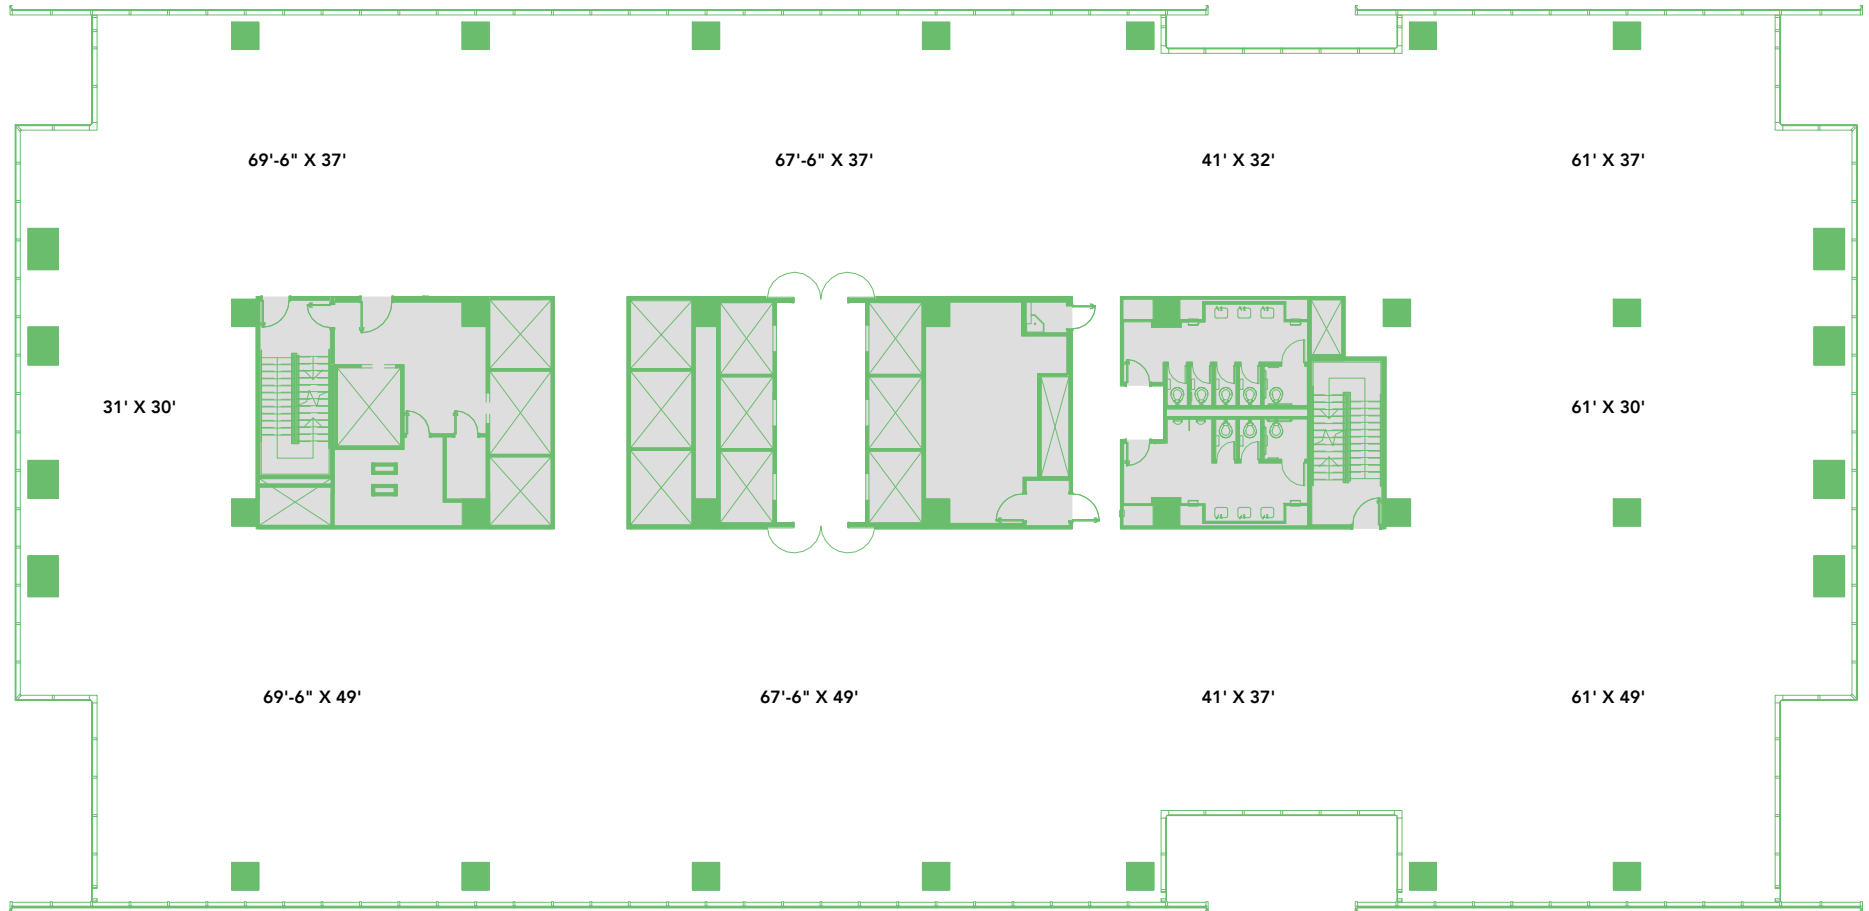

23SPRINGS

UPTOWN DALLAS

SUITE 800

26,826 RSF

2323 CEDAR SPRINGS
DALLAS, TX 75201
23SPRINGS.COM

Granite
www.graniteprop.com