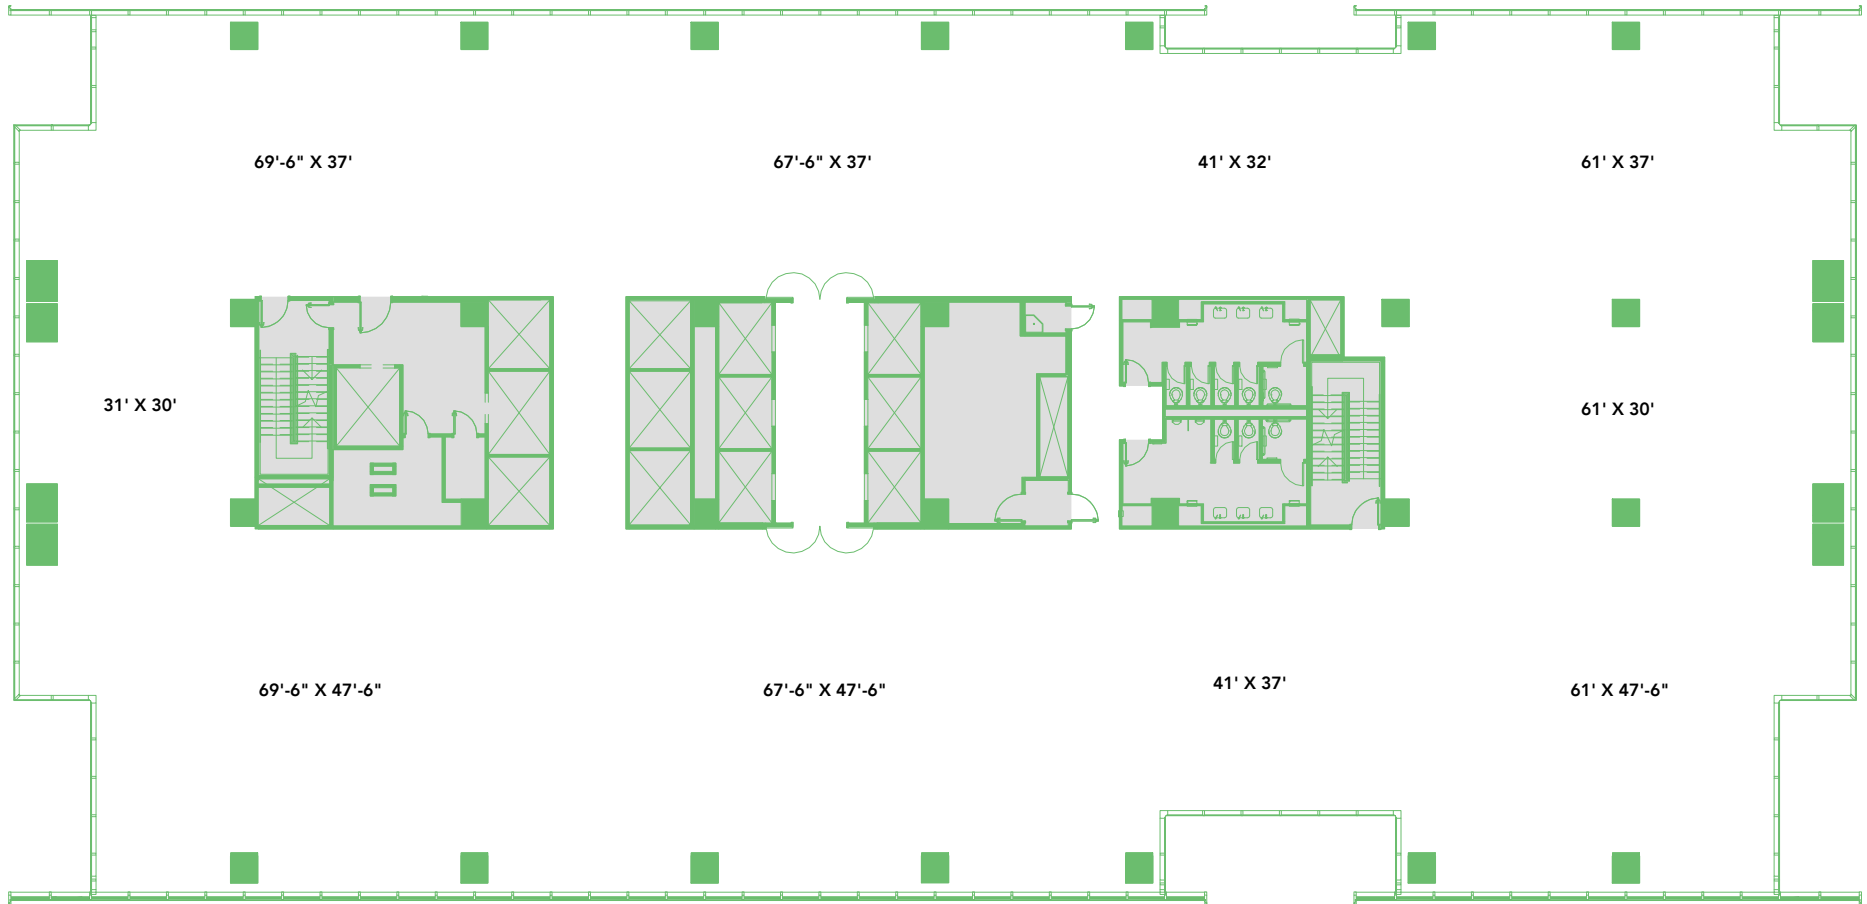

23SPRINGS

UPTOWN DALLAS

SUITE 700

26,619 RSF

2323 CEDAR SPRINGS
DALLAS, TX 75201
23SPRINGS.COM

Granite
www.graniteprop.com