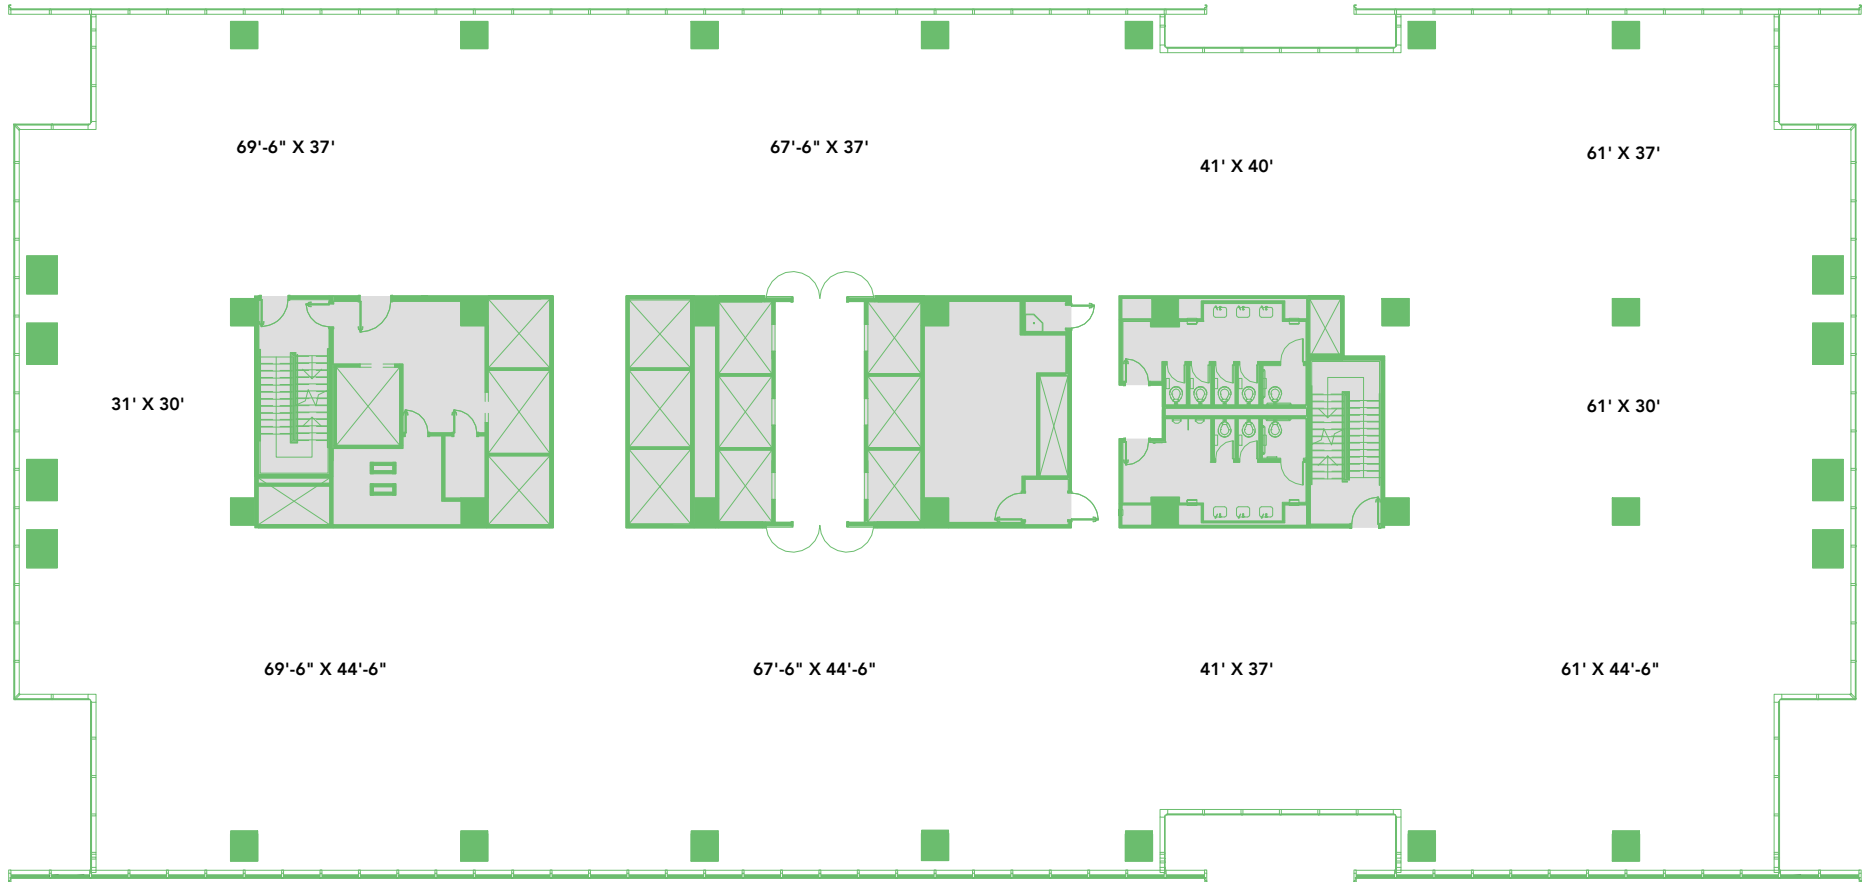

23SPRINGS

UPTOWN DALLAS

SUITE 500

25,971 RSF

2323 CEDAR SPRINGS
DALLAS, TX 75201
23SPRINGS.COM

Granite
www.graniteprop.com