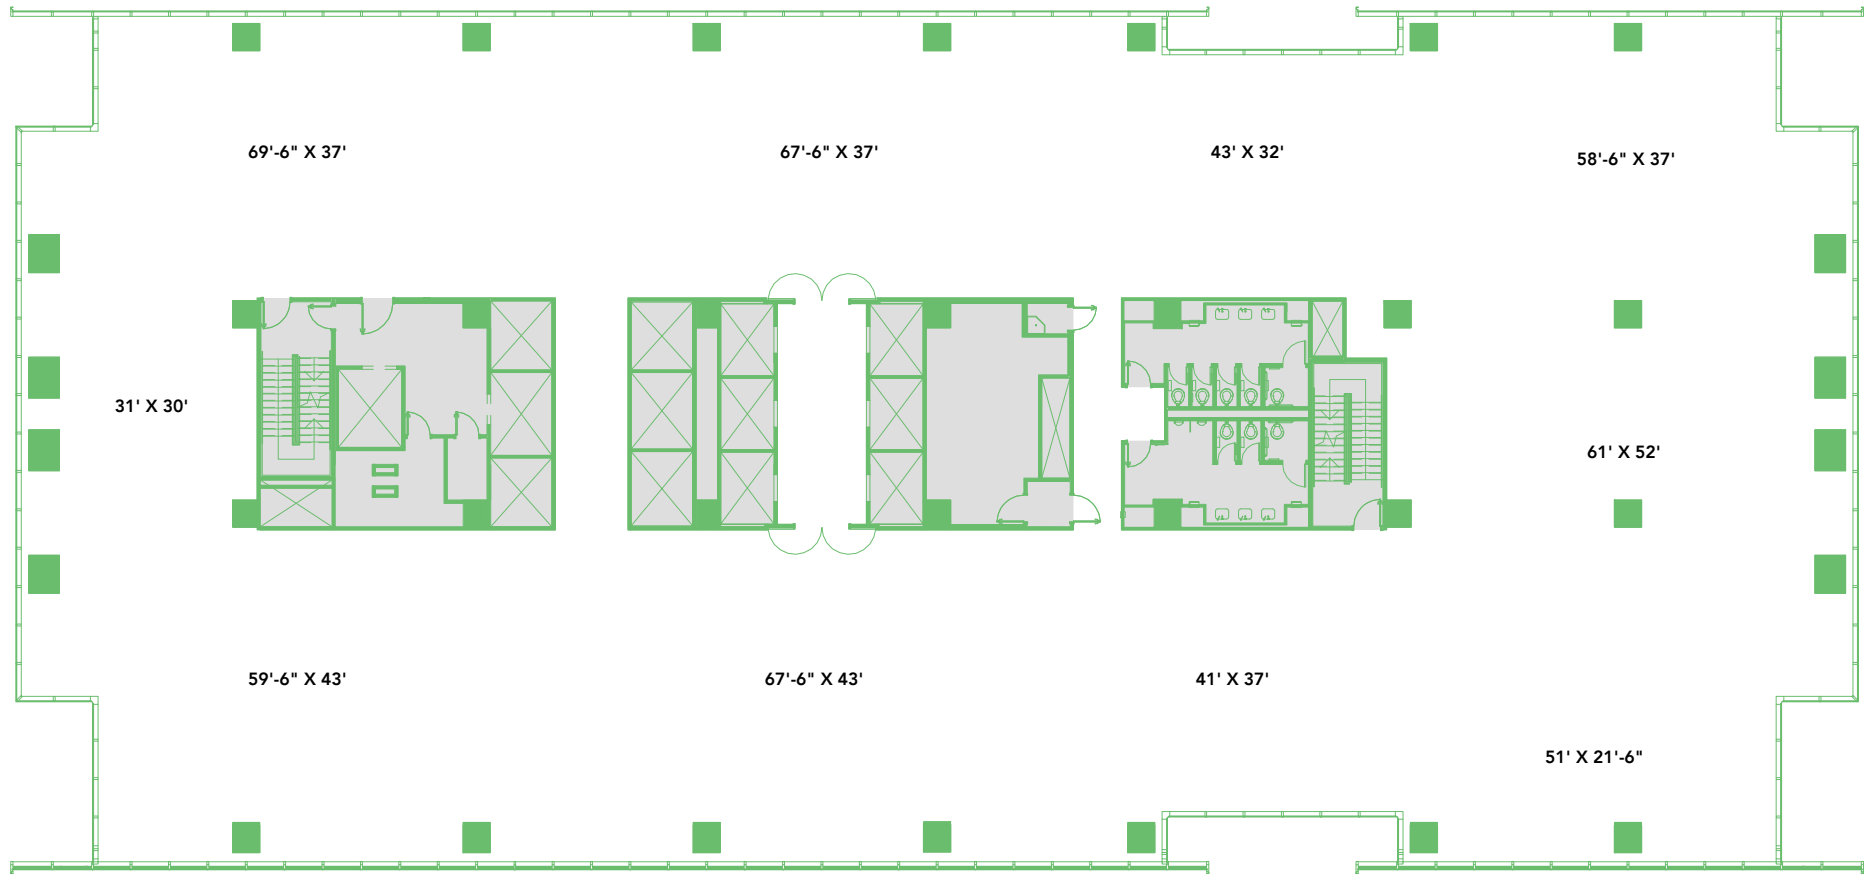

23SPRINGS

UPTOWN DALLAS

SUITE 400

25,647 RSF

2323 CEDAR SPRINGS
DALLAS, TX 75201
23SPRINGS.COM

Granite
www.graniteprop.com