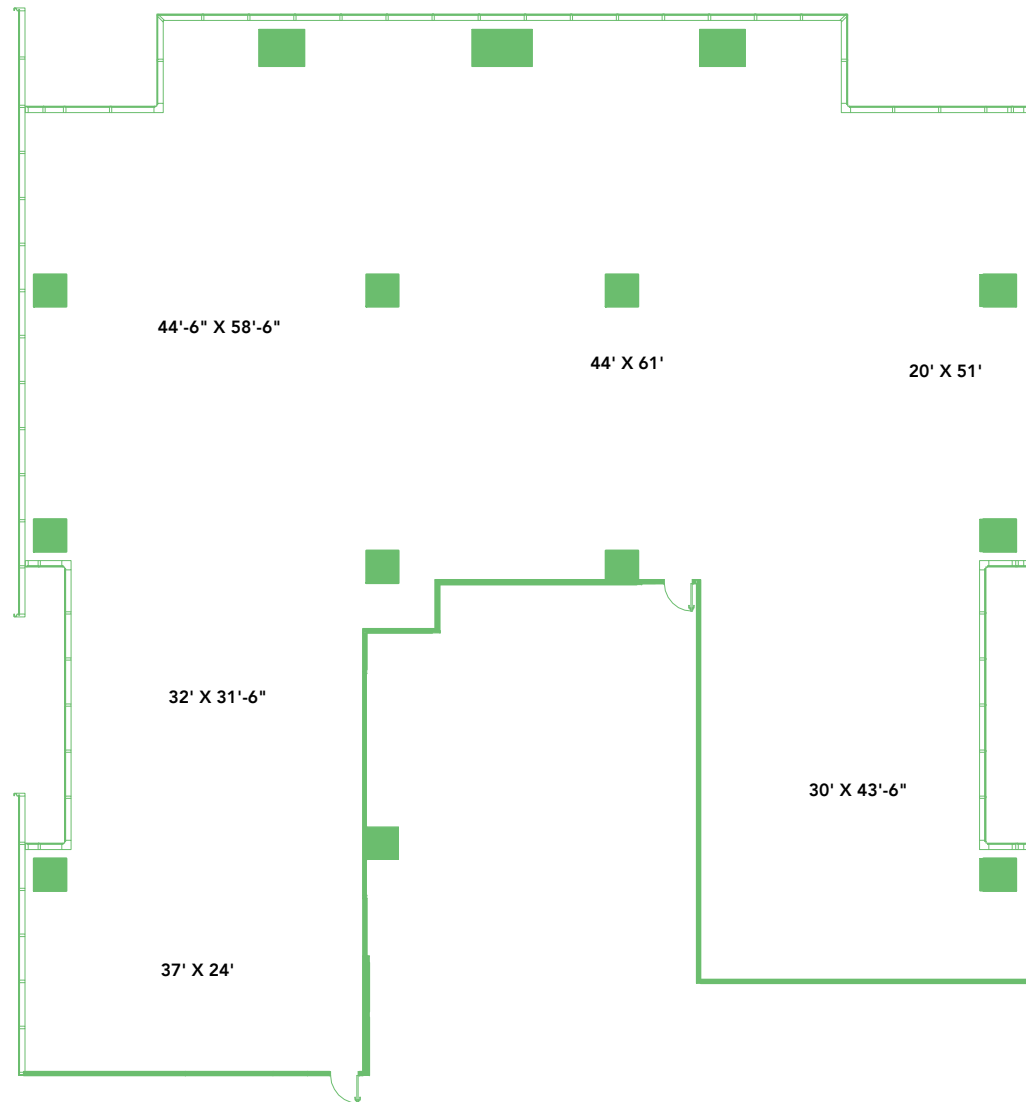

23SPRINGS

UPTOWN DALLAS

SUITE 350

12,139 RSF

2323 CEDAR SPRINGS
DALLAS, TX 75201
23SPRINGS.COM

Granite
www.graniteprop.com