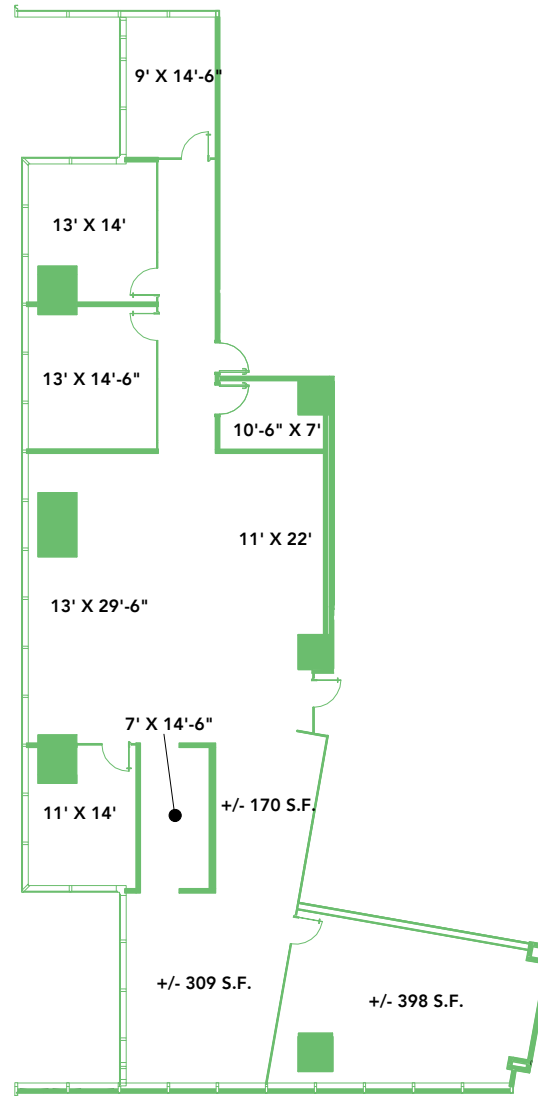

23SPRINGS

UPTOWN DALLAS

SUITE 300

3,764 RSF

2323 CEDAR SPRINGS
DALLAS, TX 75201
23SPRINGS.COM

Granite
www.graniteprop.com