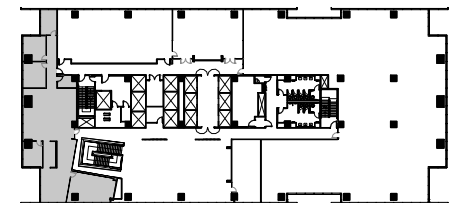

23SPRINGS

UPTOWN DALLAS

SUITE 300

3,764 RSF

2323 CEDAR SPRINGS
DALLAS, TX 75201
23SPRINGS.COM

Granite
www.graniteprop.com