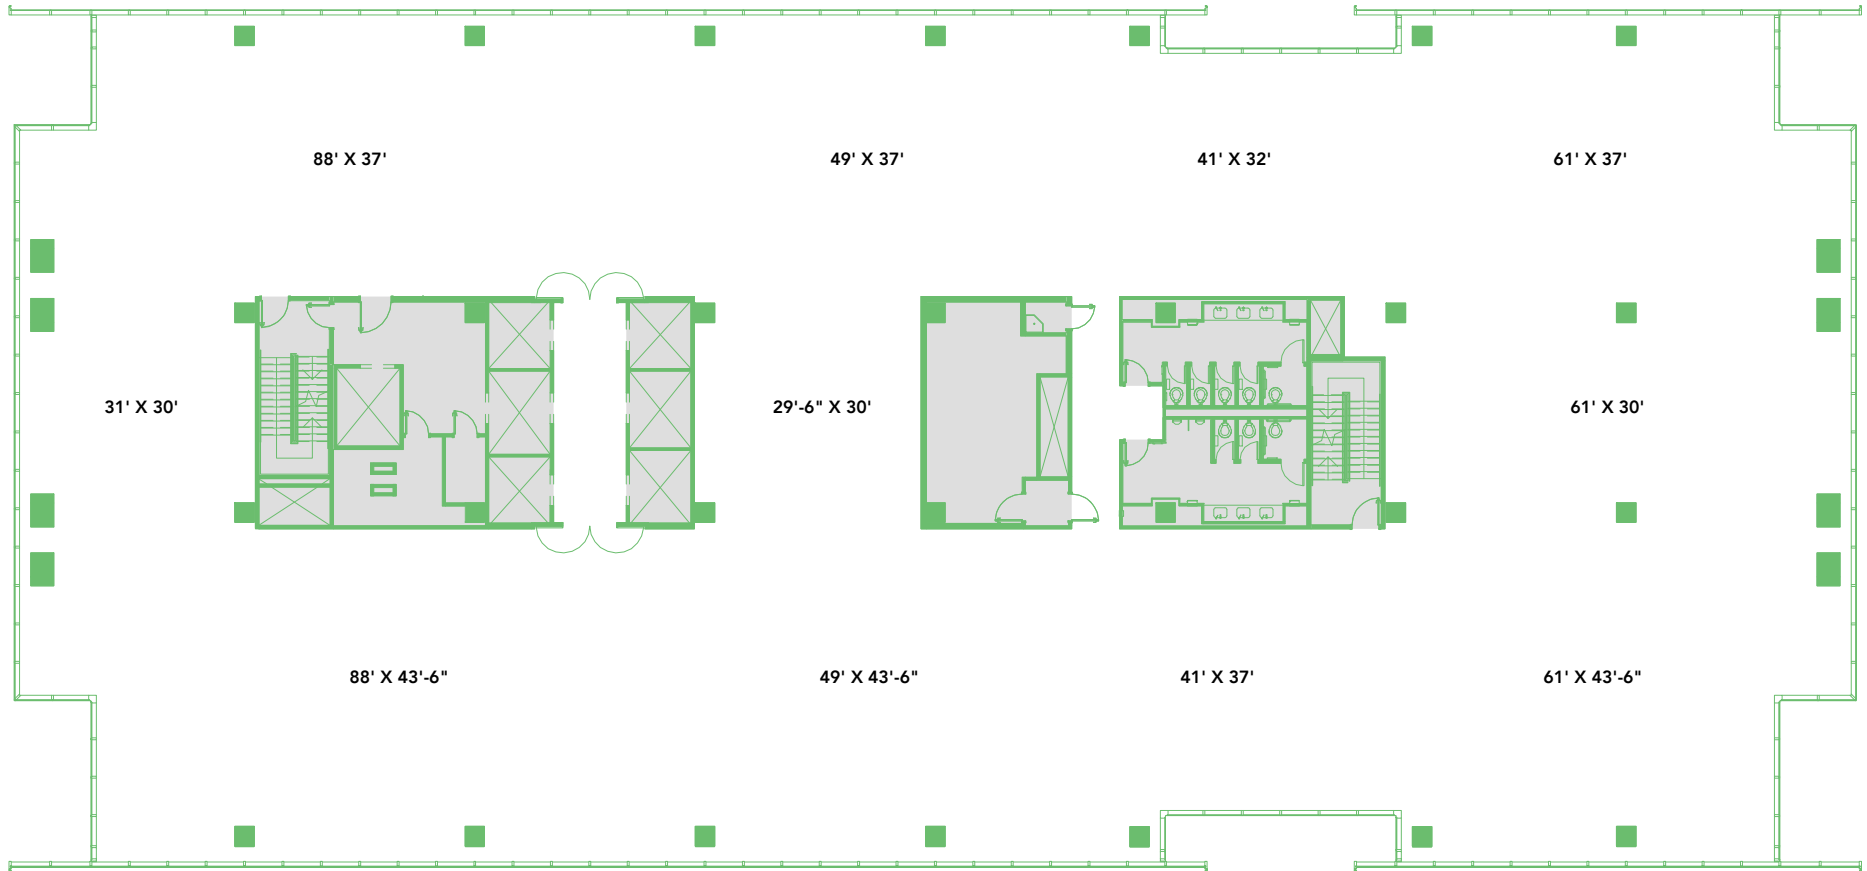

23SPRINGS

UPTOWN DALLAS

SUITE 2200

26,334 RSF

2323 CEDAR SPRINGS
DALLAS, TX 75201
23SPRINGS.COM

Granite
 www.graniteprop.com