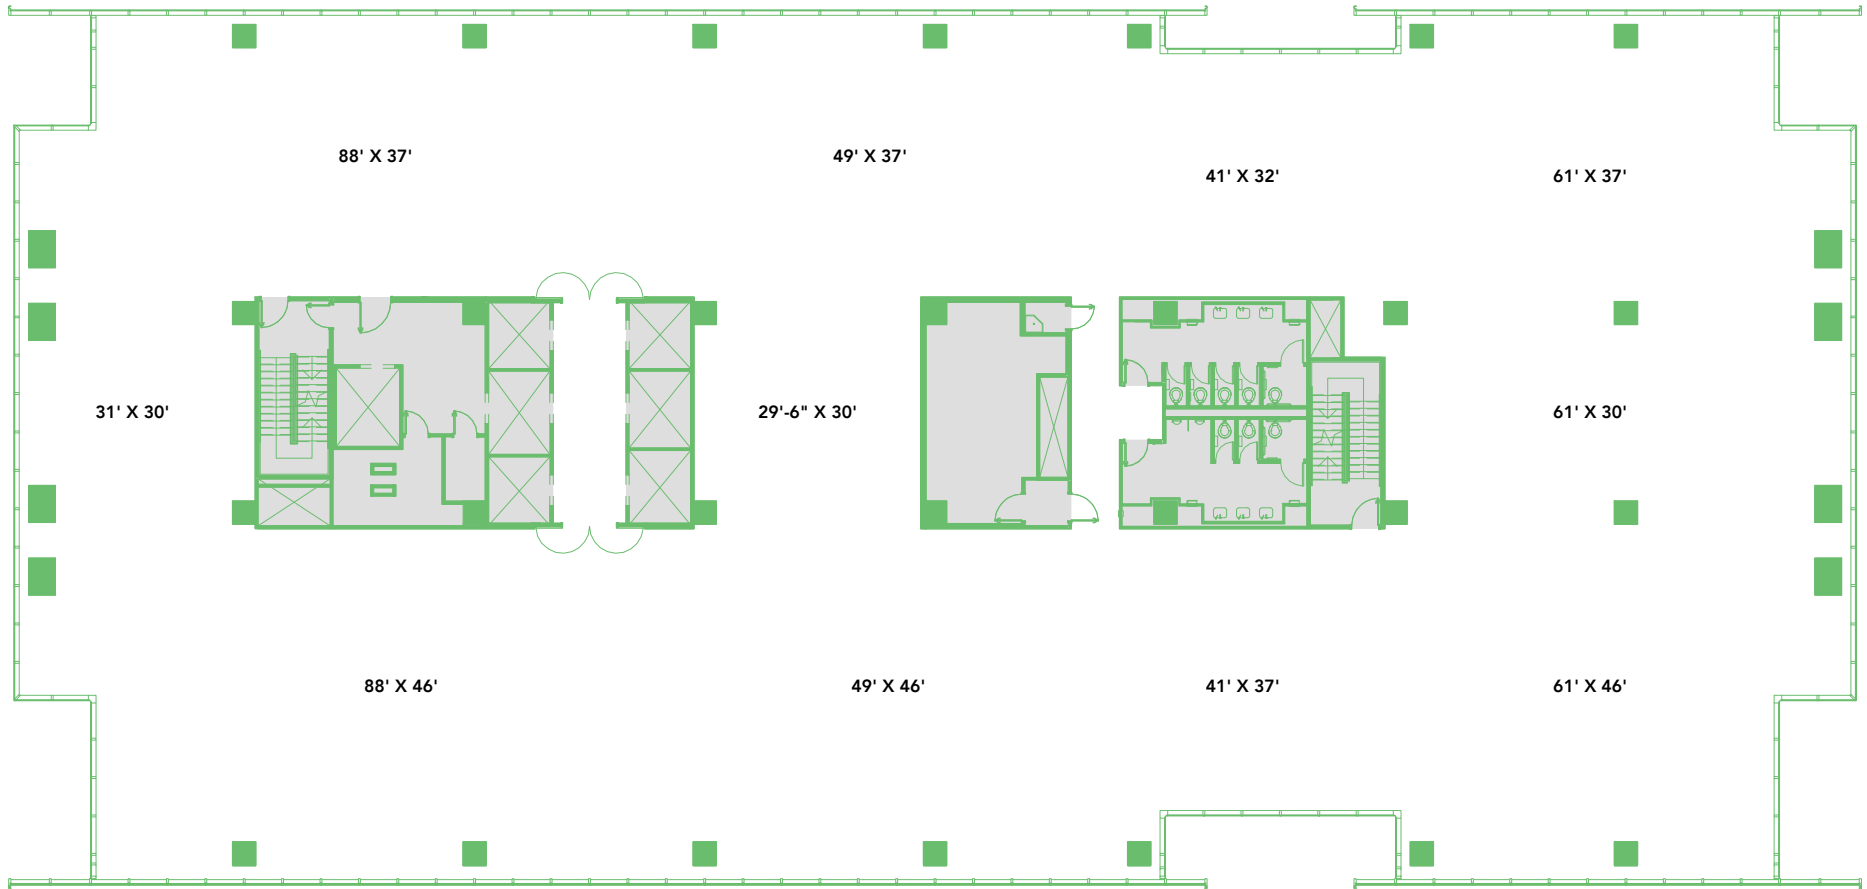

23SPRINGS

UPTOWN DALLAS

SUITE 1600

26,864 RSF

2323 CEDAR SPRINGS
DALLAS, TX 75201
23SPRINGS.COM

Granite
www.graniteprop.com