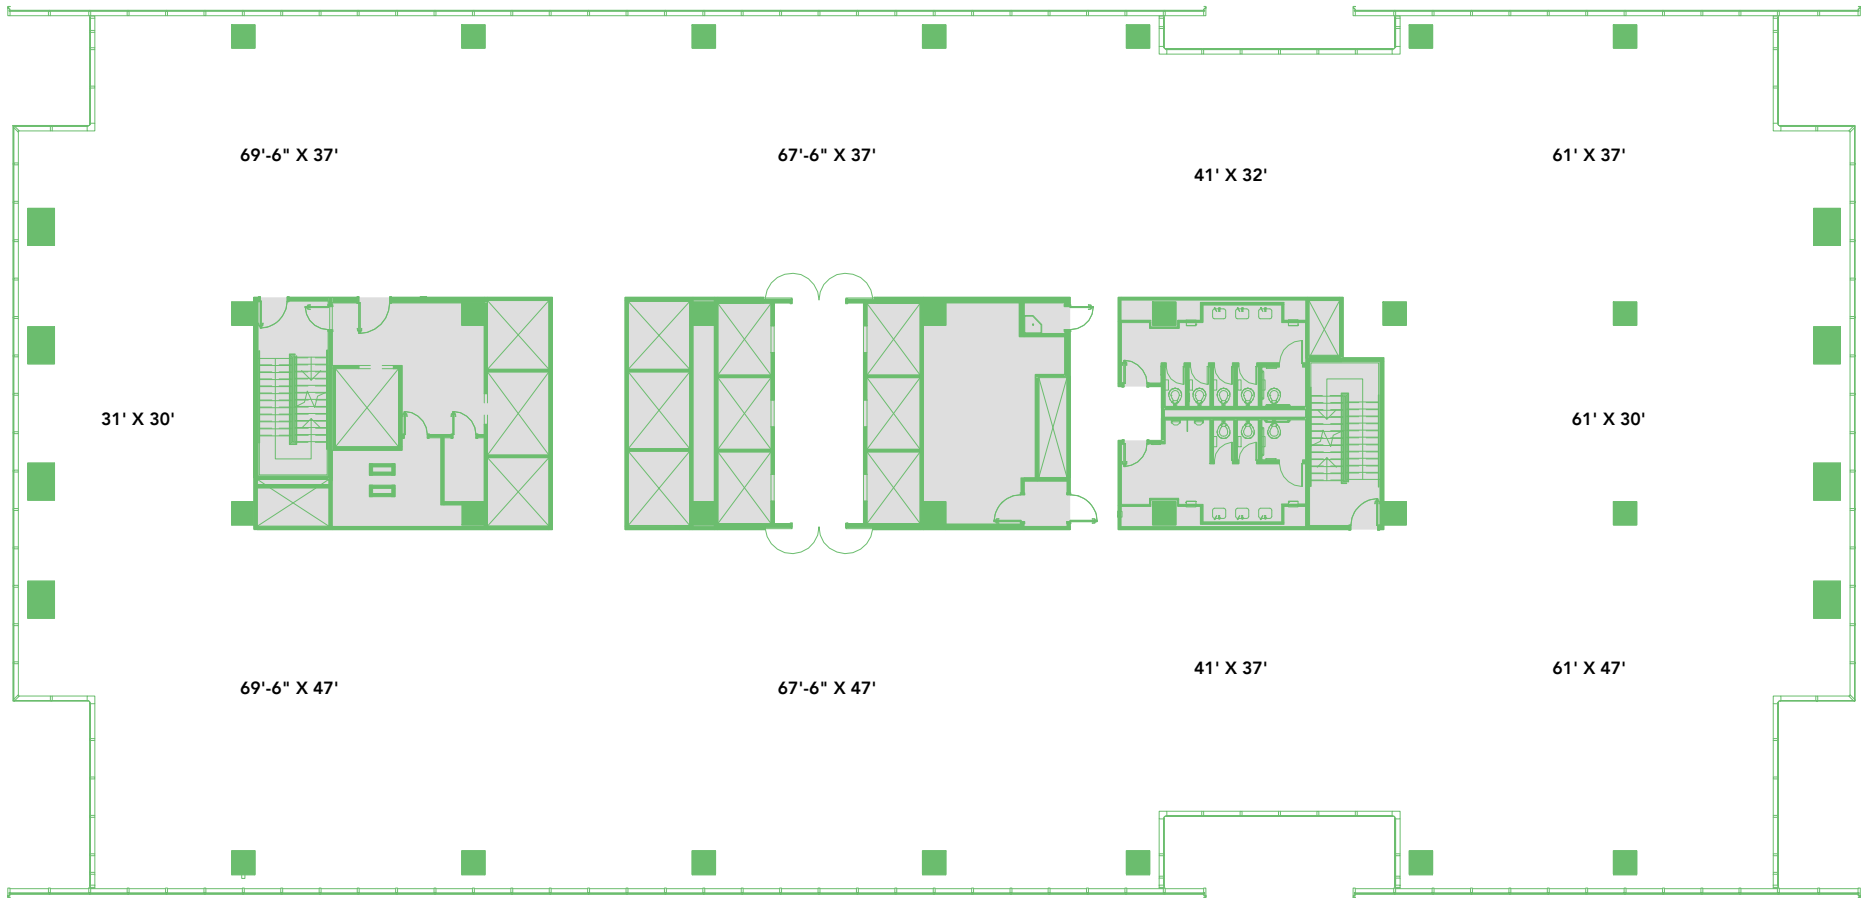

23SPRINGS

UPTOWN DALLAS

SUITE 1300

26,384 RSF

2323 CEDAR SPRINGS
DALLAS, TX 75201
23SPRINGS.COM

Granite
www.graniteprop.com