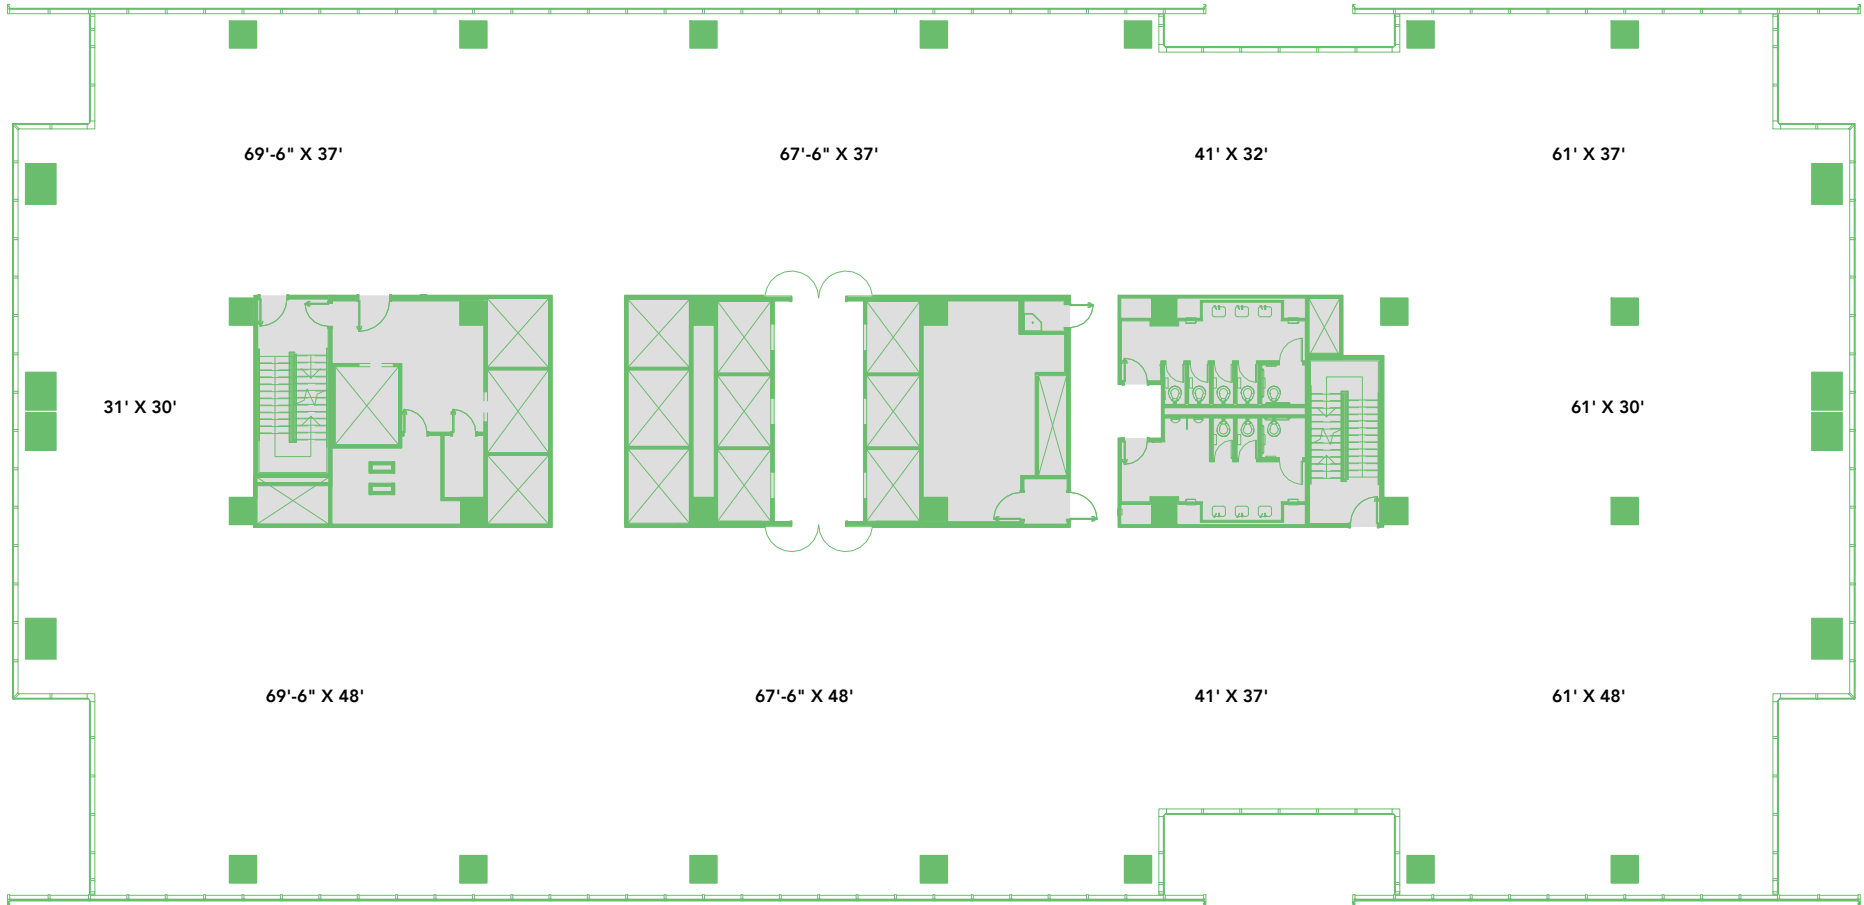

23SPRINGS

UPTOWN DALLAS

SUITE 1000

26,649 RSF

2323 CEDAR SPRINGS
DALLAS, TX 75201
23SPRINGS.COM

Granite
 www.graniteprop.com